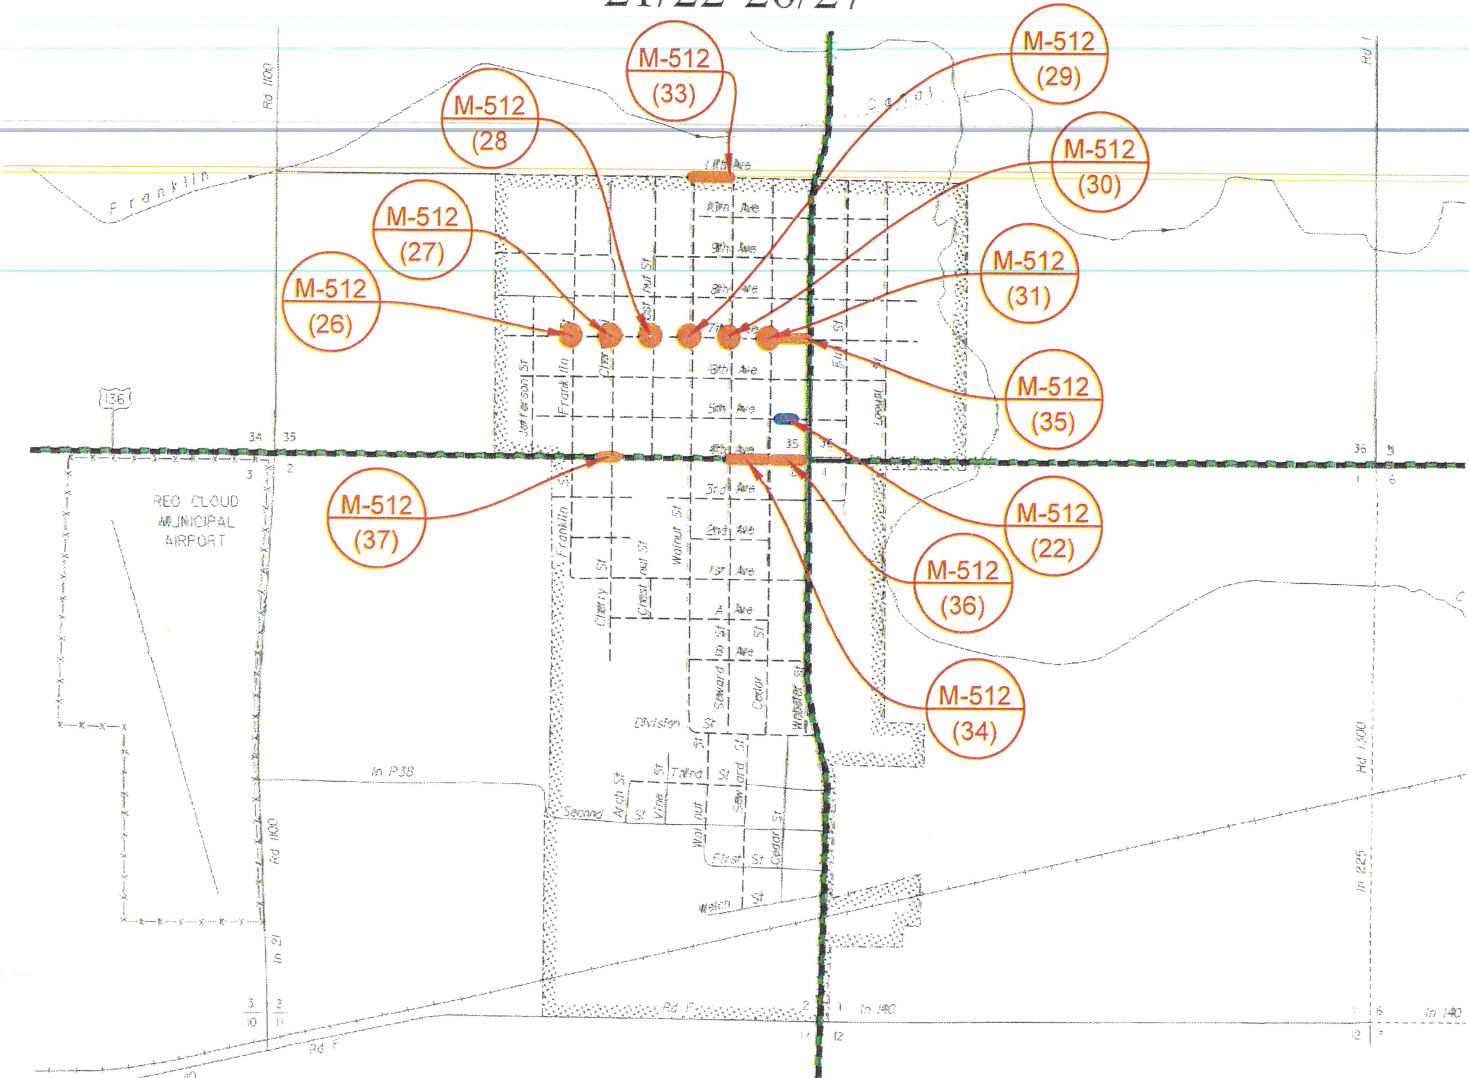

RED CLOUD, NEBRASKA ONE AND SIX YEAR PLAN FISCAL YEAR 21/22-26/27

JEO CONSULTING GROUP INC
800.723.8567

NATIONAL ROAD CLASSIFICATIONS

MINOR ARTERIALS

PROJECT LEGEND

1 YEAR PLAN

6 YEAR PLAN

DRAWING NAME: RED CLOUD
REVISED BY: RCK
REVISED ON: SEPT 3, 2020